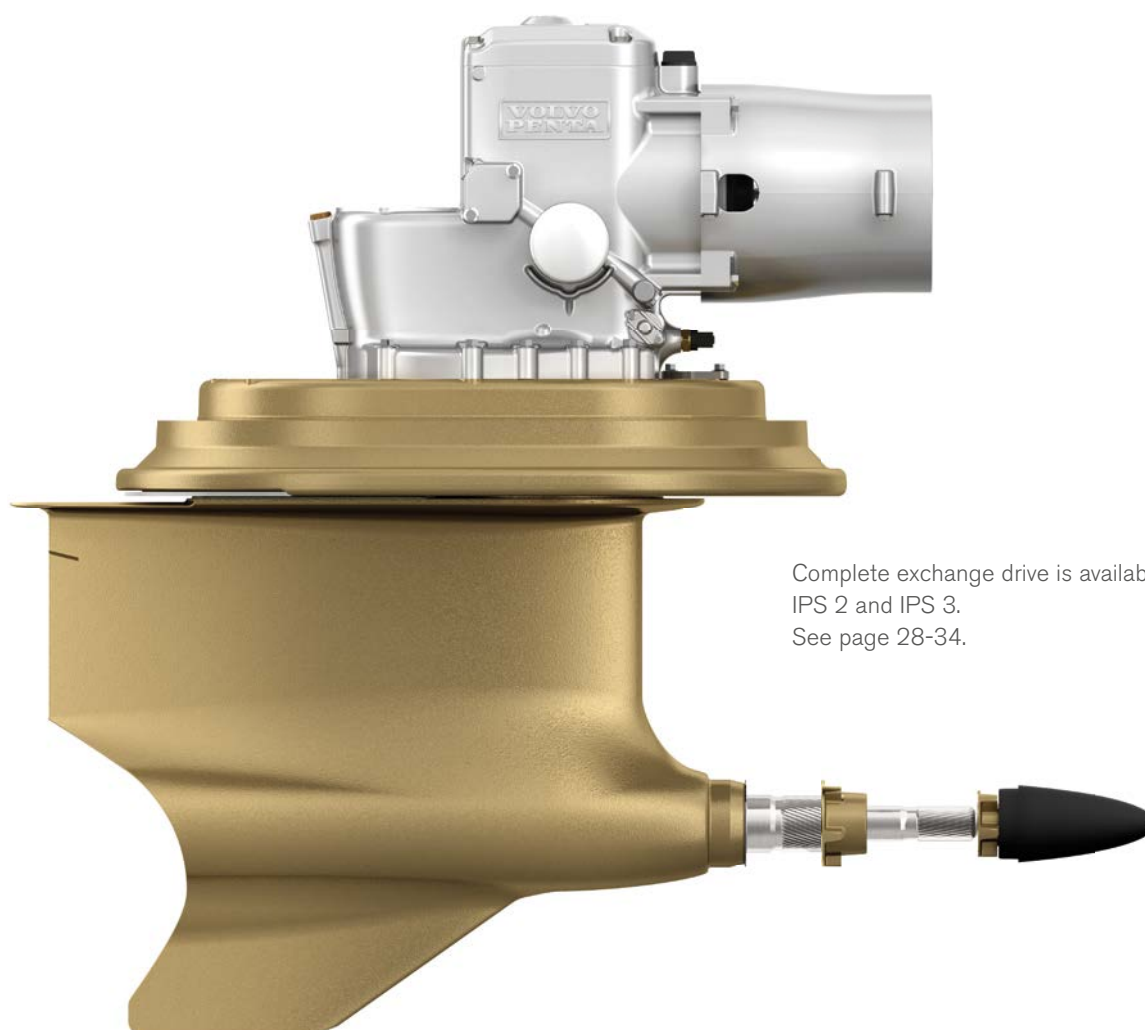

Volvo Penta IPS

IPS 15

Gear ratio 1.84:1	Exchange components added	Page 30

IPS 20

Gear ratio 1.70:1	Exchange components added	Page 32

IPS 30

Gear ratio 1.88:1	Exchange components added	Page 34
Gear ratio 1.99:1	Exchange components added	Page 34

Complete exchange drive is available for IPS 1, IPS 2 and IPS 3. See page 28-34.